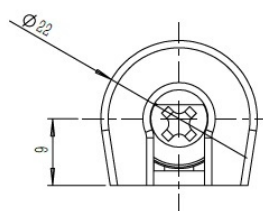

PRODUCT SHEET

Description:

Shelf Connector "Eccentric", White PE, F/16mm Panels, \varnothing 20x11mm, Incl. Steel Screw \varnothing 6x16mm

Item number:

11.04.570-0

Units	Box	Carton	HS Code	Barcode
Pcs.		3000	3926909790	 5704866515177