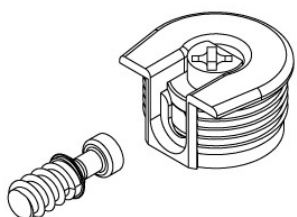

PRODUCT SHEET

Description:

Shelf Connector "Eccentric", White PE, F/16mm Panels, \varnothing 20x11mm, Incl. Steel Screw \varnothing 6x16mm

Item number:

11.04.570-0

Units	Box	Carton	HS Code	Barcode
Pcs.		3000	3926909790	 5704866515177