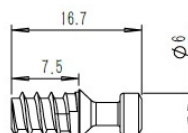

PRODUCT SHEET

Description:

Shelf Connector "Eccentric", White PE, F/16mm Panels, \varnothing 20x11mm, Incl. Steel Screw \varnothing 6x16mm

Item number:

11.04.570-0

Units	Box	Carton	HS Code	Barcode
Pcs.		3000	3926909790	 5704866515177