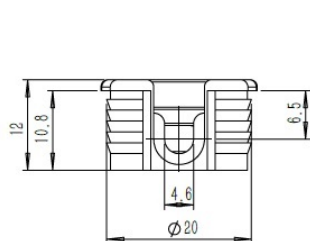

PRODUCT SHEET

Description:

Shelf Connector "Eccentric", White PE, F/16mm Panels, \varnothing 20x11mm, Incl. Steel Screw \varnothing 6x16mm

Item number:

11.04.570-0

Units	Box	Carton	HS Code	Barcode
Pcs.		3000	3926909790	 5704866515177